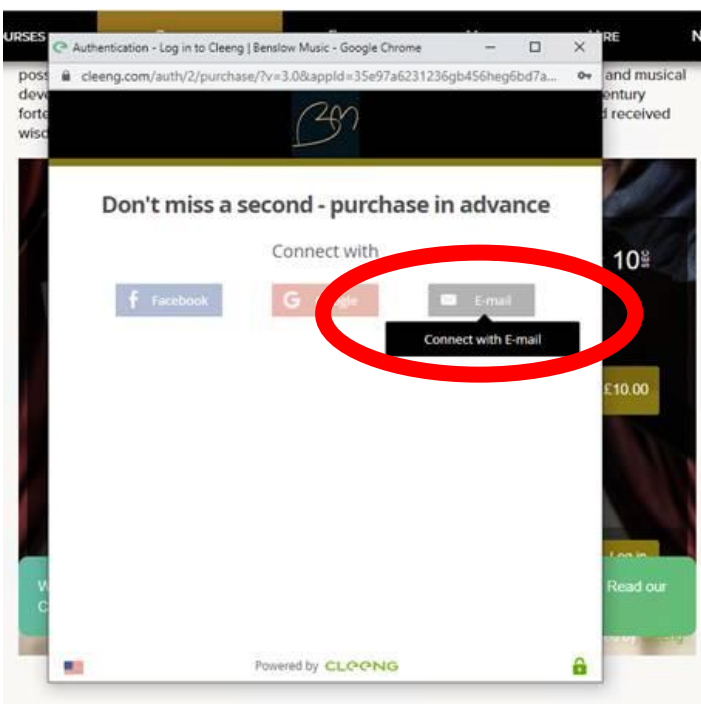

BENSLOWMUSIC

How to purchase virtual tickets:

- 1) Find your event at www.benslowmusic.org/concerts
- 2) Click on the gold “Get your virtual ticket now! | £10.00” button directly below the event countdown clock and performer details

- 3) Connect using your email address (or your personal Facebook or Google profile if preferred)

- 4) Create a new Cleeng account and password and accept the Terms and Conditions of Cleeng or login using your Cleeng account credentials

The screenshot shows a web browser window with the URL `cleeng.com/auth/2/purchase/?v=3.0&appid=35e97a6231236gb456heg6bd7a...`. The page title is "Authentication - Log in to Cleeng | Benslow Music - Google Chrome". The main heading is "Don't miss a second - purchase in advance". Below this, there is a text input field containing the email address `christopher@benslowmusic.org`. There are two radio button options: "I am new" (which is selected) and "I already have an account". Below these is a password input field with a strength indicator showing "Password strength: Strong". At the bottom, there is a checkbox for "I accept the Terms and Conditions of Cleeng" and a green "Create an account" button. The page is powered by Cleeng, as indicated by the logo at the bottom.