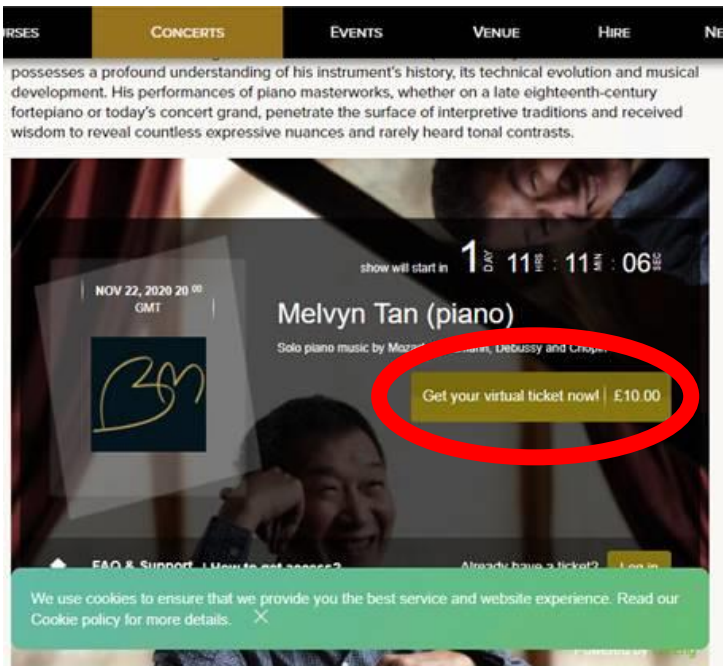

BENSLOWMUSIC

How to purchase virtual tickets:

- 1) Find your event at www.benslowmusic.org/concerts
- 2) Click on the gold “Get your virtual ticket now! | £10.00” button directly below the event countdown clock and performer details

The screenshot shows a webpage for a concert by Melvyn Tan (piano). The page features a navigation bar with 'CONCERTS' highlighted. Below the navigation bar is a paragraph of text describing the performer. The main content area includes a date 'NOV 22, 2020 20:00 GMT', a timer showing 'show will start in 1 DAY 10 HRS 26 MIN 34 SEC', the performer's name 'Melvyn Tan (piano)', and the program 'Solo piano music by Mozart, Schumann, Debussy and Chopin'. A yellow button says 'Get your virtual ticket now! | £10.00'. At the bottom, there are links for 'FAQ & Support' and 'How to get access?'. A red circle highlights the 'Log in' button next to the text 'Already have a ticket?'. The page is powered by Cleeng.